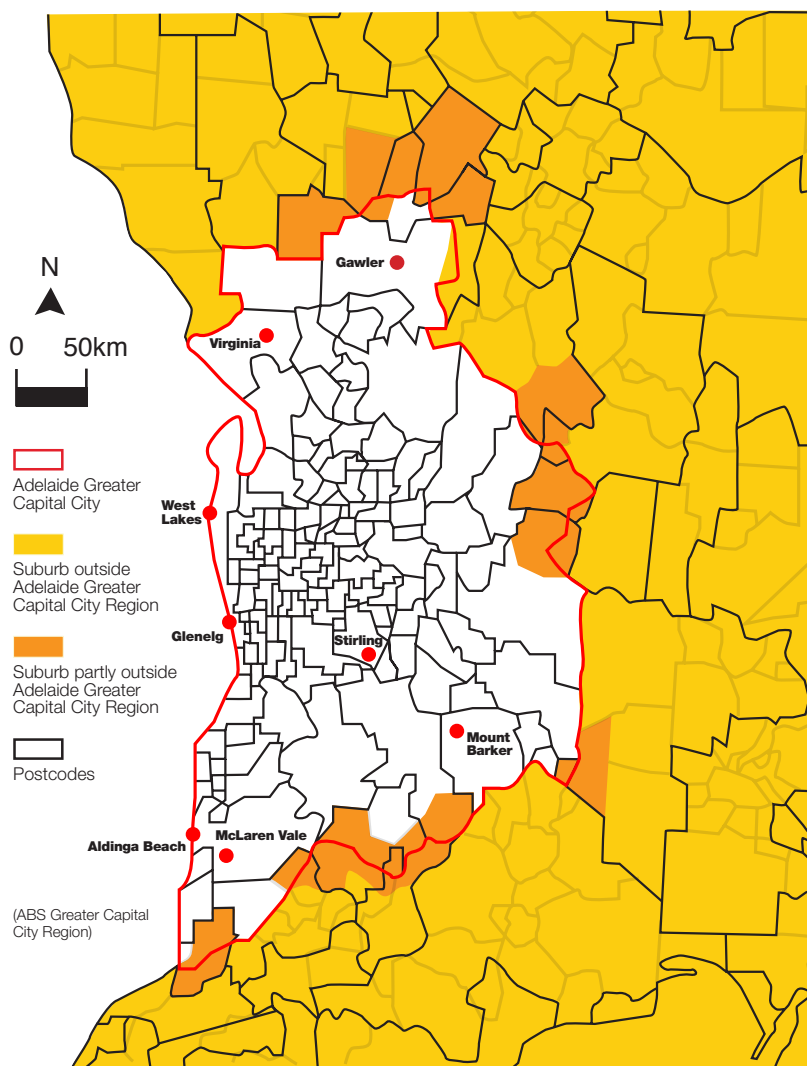

Regional South Australia Definition

(also called Country Region)

Regional South Australia is all postcodes and suburbs not included or partly included in the ABS greater Adelaide definition. The post codes listed below are included within this definition are able to access state nomination regional/requirement concessions.

Towns that do not meet this definition include Mount Barker, Stirling, Gawler, Virginia and McLaren Vale.

5153	5276	5374	5501	5651
5157	5277	5381	5502	5652
5172	5278	5400	5510	5653
5174	5279	5401	5520	5654
5201	5280	5410	5521	5655
5202	5290	5411	5522	5660
5203	5291	5412	5523	5661
5204	5301	5413	5540	5670
5210	5302	5414	5550	5671
5211	5303	5415	5552	5680
5212	5304	5416	5554	5690
5213	5306	5417	5555	5700
5214	5307	5418	5556	5701
5220	5308	5419	5558	5710
5221	5309	5420	5560	5713
5222	5310	5421	5570	5715
5223	5311	5422	5571	5717
5234	5320	5431	5572	5719
5235	5321	5432	5573	5720
5236	5322	5433	5575	5722
5237	5330	5434	5576	5723
5238	5331	5440	5577	5724
5244	5332	5451	5580	5725
5253	5333	5452	5581	5730
5254	5340	5453	5582	5731
5255	5341	5454	5583	5732
5256	5342	5455	5600	5733
5259	5343	5460	5601	5734
5260	5344	5461	5602	5715
5261	5345	5462	5603	5717
5262	5346	5464	5605	5719
5263	5351	5471	5606	5720
5264	5352	5472	5607	5722
5265	5353	5473	5608	5723
5266	5354	5480	5609	5724
5267	5355	5481	5630	5725
5268	5356	5482	5631	5730
5269	5357	5483	5632	5731
5270	5360	5485	5633	5732
5271	5362	5490	5640	5733
5272	5371	5491	5641	5734
5273	5372	5493	5642	
5275	5373	5495	5650	

For further information, please contact us at: Immigration South Australia. GPO Box 320, Adelaide SA 5001, Australia Telephone: +61 8 8303 2420

Please Note: Any information about the law in Australia or South Australia is provided as general information only and is not legal advice. This fact sheet is a starting point only and is not a substitute for legal or professional advice. While the Department has attempted to ensure the information is accurate at the time of publishing, no responsibility will be accepted for any errors or omissions and the Government of South Australia will not be liable for any loss or damage incurred by any person as a consequence of any use, reference or reliance on this information. Any such use, reference or reliance shall be at the sole risk of that person who should seek their own legal and/or professional advice if required.